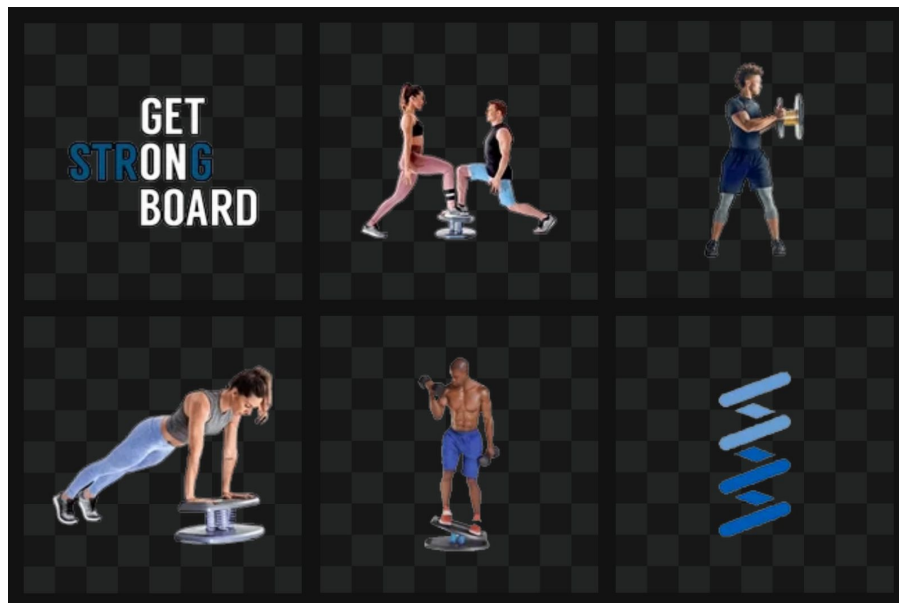

FOR IMMEDIATE RELEASE

StrongBoard Balance® Adds Stickers and GIFs to GIPHY

***Fun Graphic Art Featuring the Stability Trainer
Can Now Be Shared On Social Media Stories and More***

MARINA DEL REY, CA (December 30, 2020) – [StrongBoard Balance®](#), the stability trainer featuring MULTI SPRING TECHNOLOGY™, has added stickers and GIFs to [GIPHY](#). The searchable online database of GIFs, which is owned by Facebook, allows users to post their favorite moving images on various social media platforms.

About StrongBoard Balance:

StrongBoard Balance is a fully responsive balance board and stability trainer. It is the only product on the market with MULTI SPRING TECHNOLOGY™ which promises users will never find a point of stabilization. Compressing under any weight bearing load, StrongBoard's springs are both reactive and dynamic. Simply standing on StrongBoard requires total core engagement. StrongBoard is easy and safe to get on and off, and its flat platform protects joints and surrounding ligaments from excessive supination or strain, allowing the user to mimic real-life movements while supporting the kinetic chain. In addition to the muscular and skeletal benefits, use of StrongBoard trains the central nervous system, requiring muscles to communicate with the brain, effectively opening, healing, restoring and strengthening delicate neural pathways. The biomechanics of spring technology coupled with the rigid platform require users to find their true center of gravity. StrongBoard delivers profound results to all levels of fitness enthusiasts, creating desired changes in how users look and feel, as well as improvement in balance, core strength, agility, posture and reaction time. All StrongHold Fitness products are proudly made in America. For more information, visit [StrongBoardBalance.com](#), [Instagram](#), [Twitter](#), [YouTube](#), or [Facebook](#).